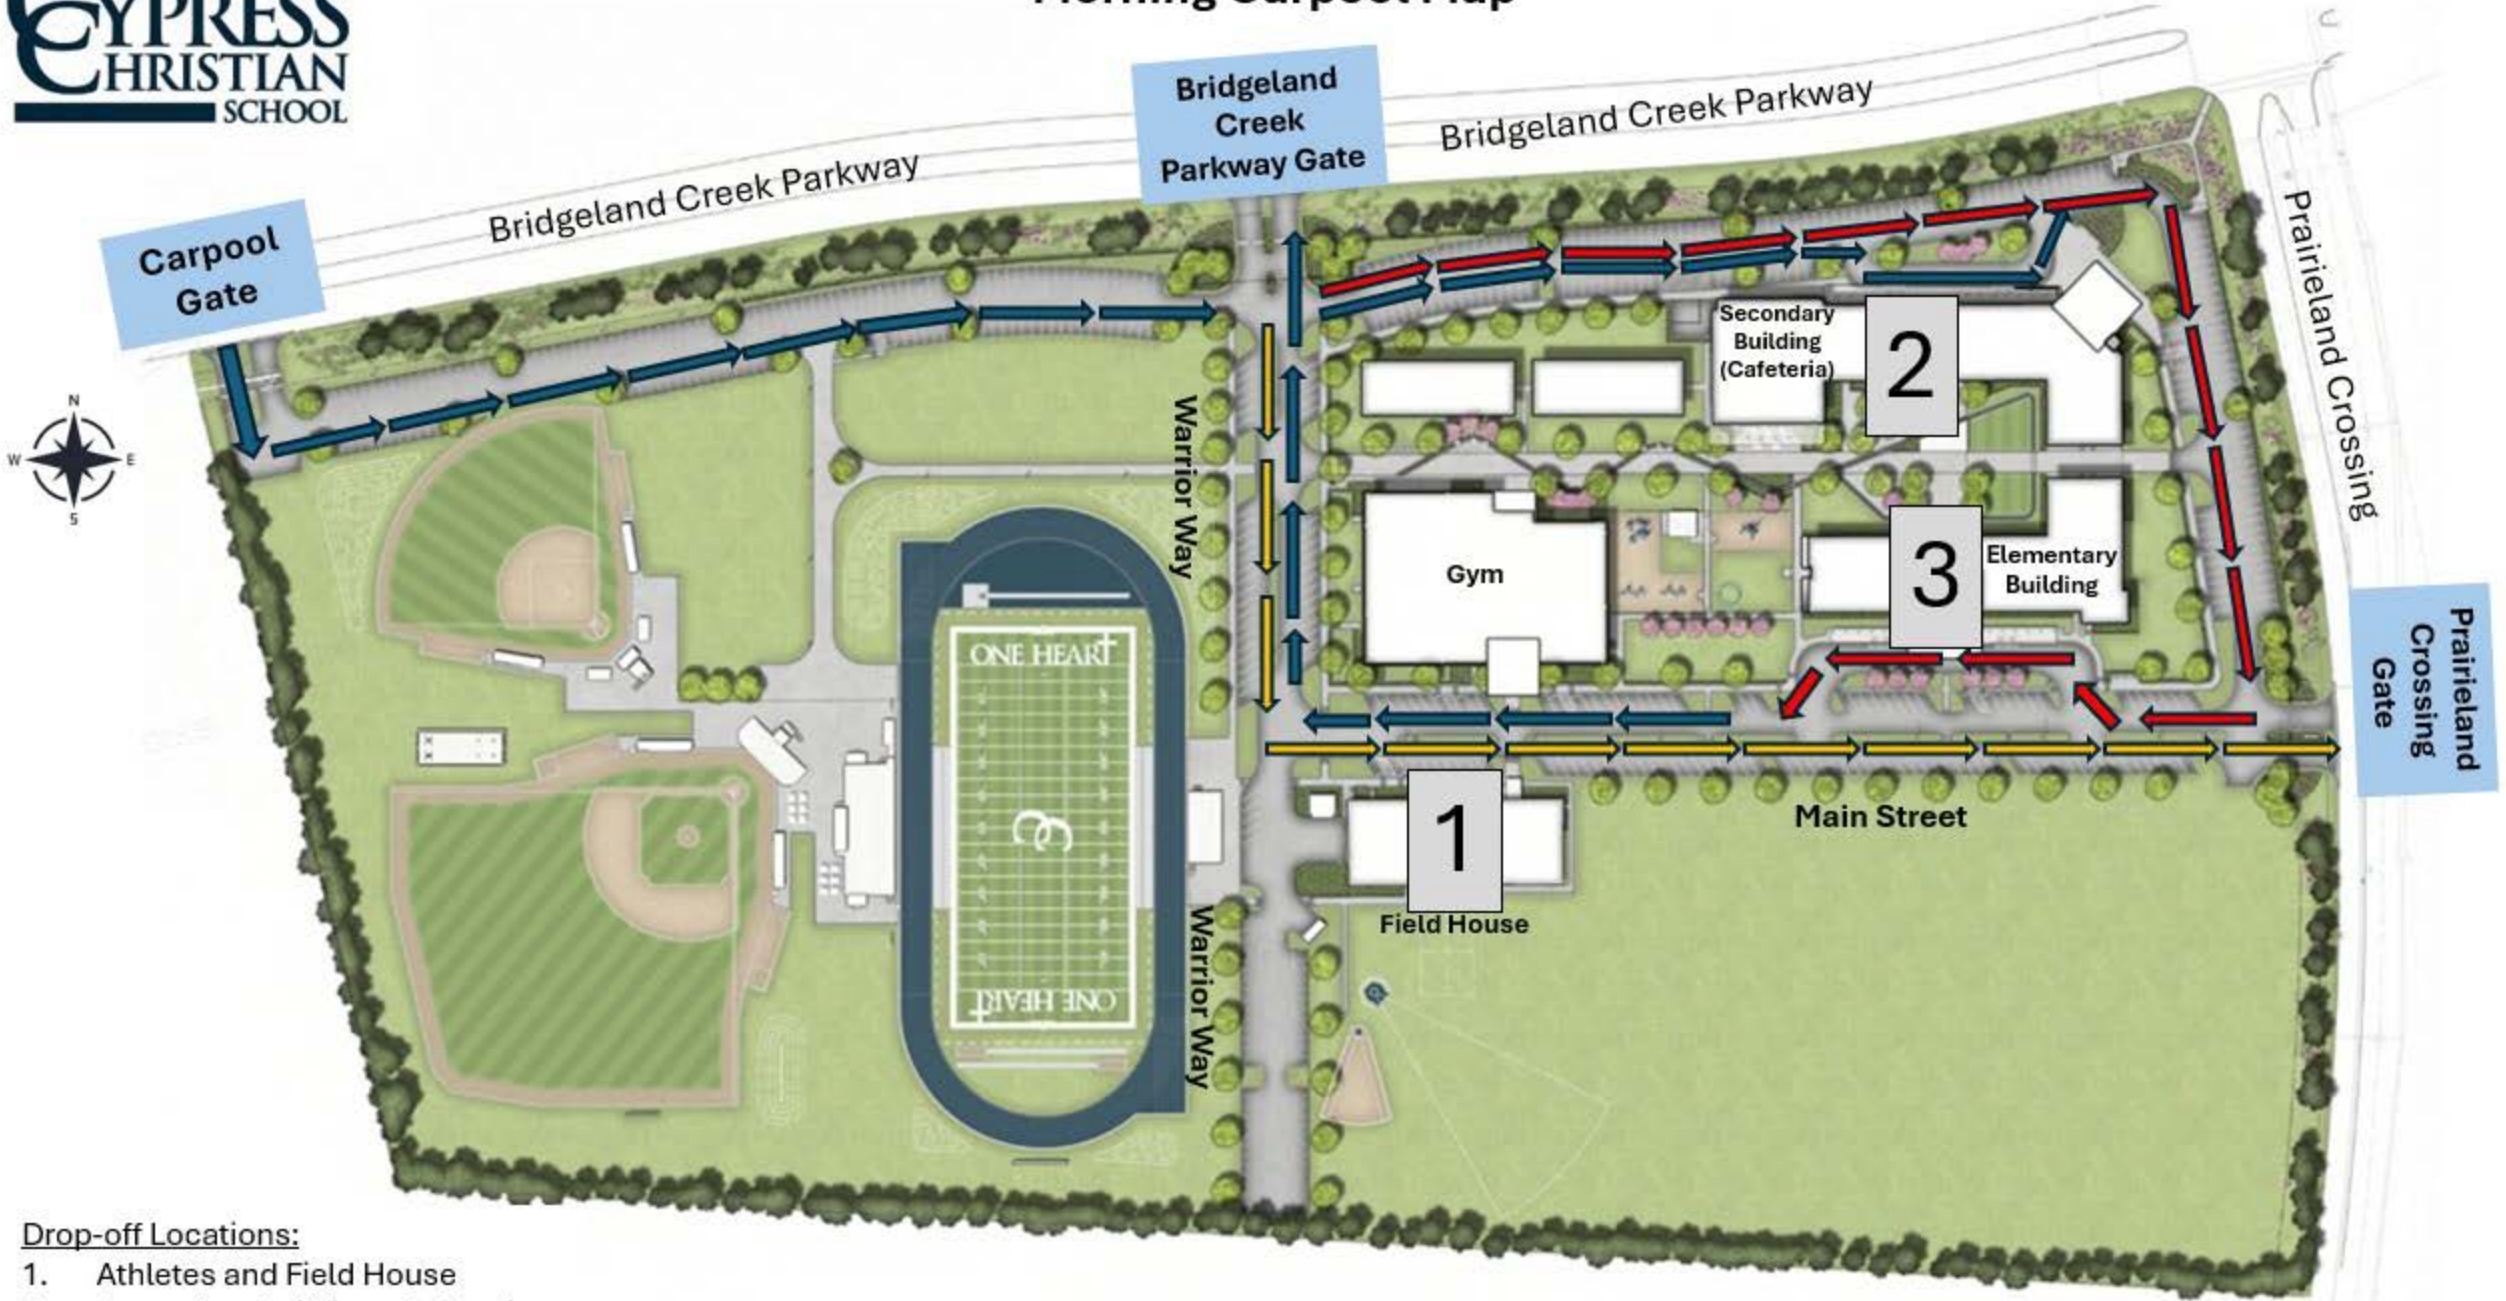

# Morning Carpool Map

Drop-off Locations:

1. Athletes and Field House
2. Secondary Building - Cafeteria
3. Elementary Building