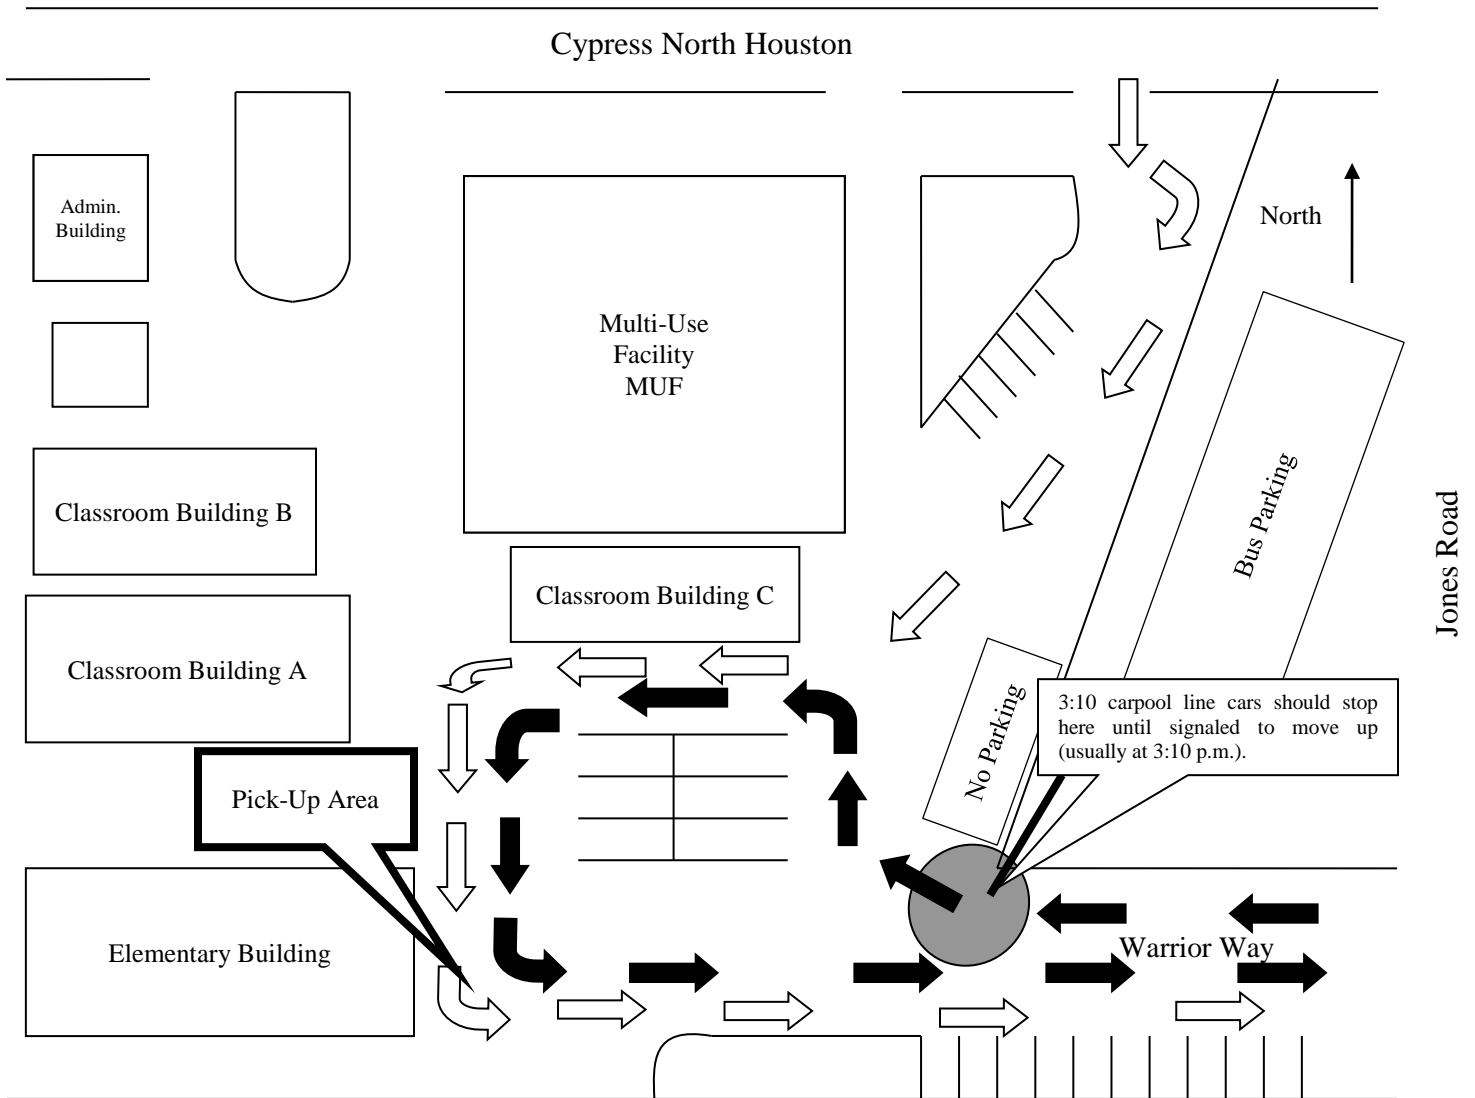

Cypress Christian School Elementary Afternoon Carpool Procedures

Kindergarten Only Route: The early carpool line is for parents picking up Kindergarteners only and enters from Cypress North Houston. Parents should pick up Kindergarteners at **2:50 p.m.** if they wish to use the early line.

The 3:10 carpool line is for pick up of all ages of Elementary and enters from Jones Road and must exit to the right on Jones Road. All elementary students are dismissed at 3:10 p.m. for pick up.

- ✓ All students are picked up in front of the Elementary Building.
- ✓ Students left on campus after 3:45 and/or not participating in a school sponsored activity must go to the late supervision room. Parents will be billed for this service.
- ✓ There is **no pick-up of students in the horseshoe or by foyer** of Multi-Use Facility. All student pick-up is in front of Classroom Building A and the Elementary Building.