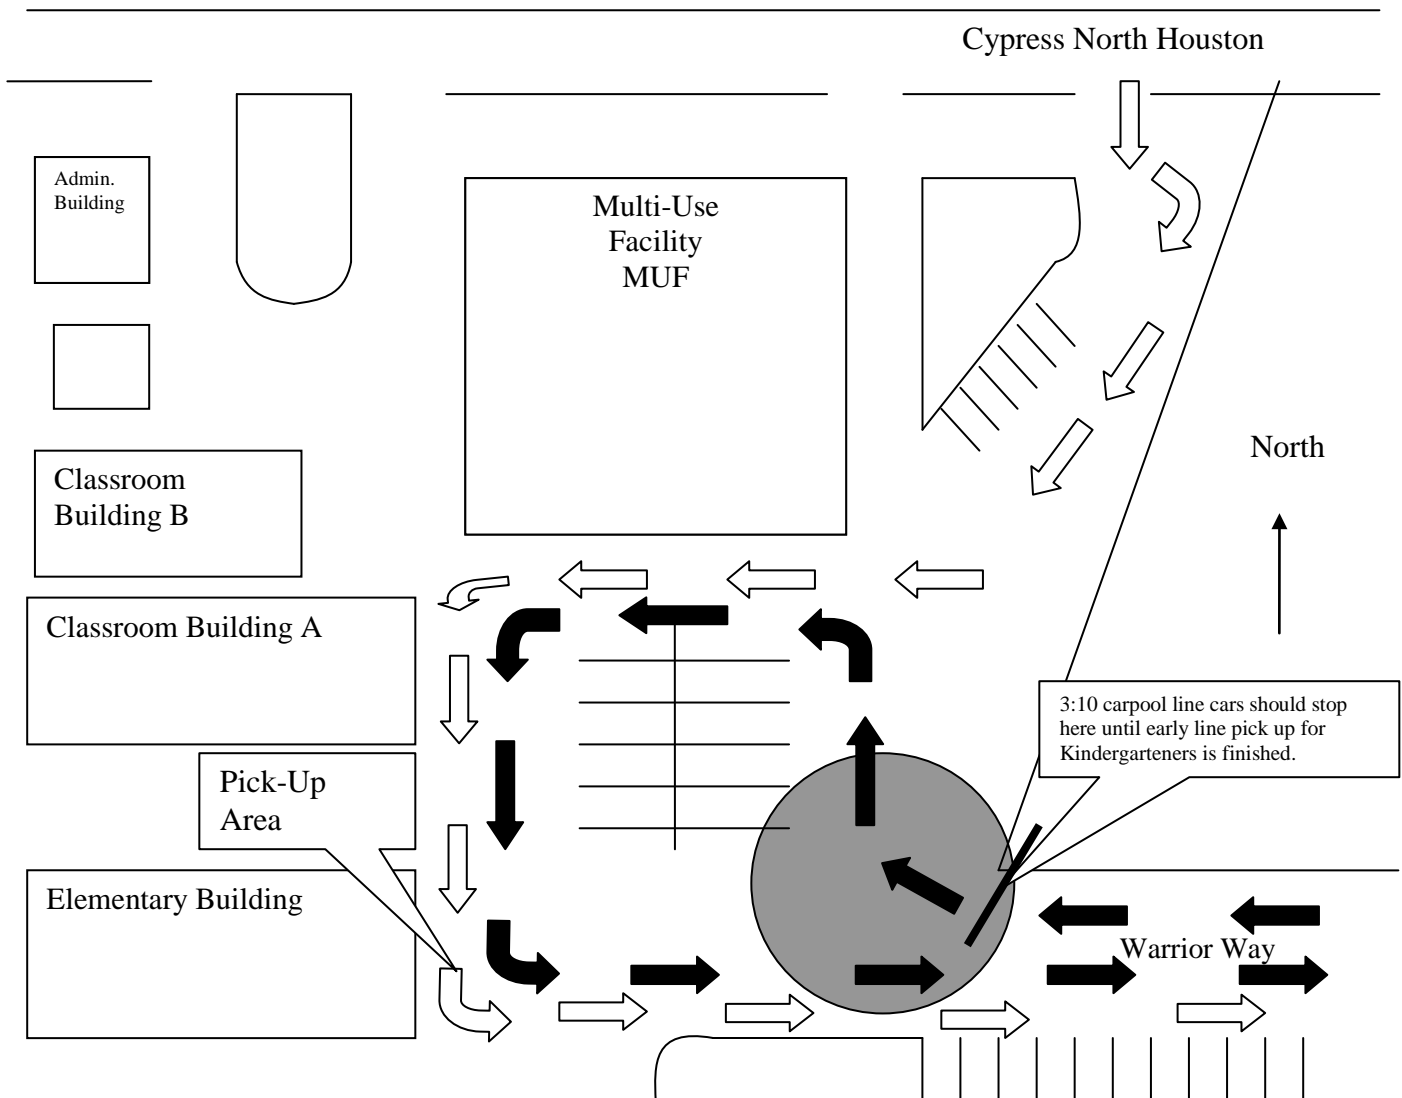

Cypress Christian School Elementary Afternoon Carpool Procedures

- ✓ The early carpool line is for parents picking up Kindergarteners only and enters from Cypress North Houston. Parents should pick up Kindergarteners at 2:50 p.m. if they wish to use the early line.
- ✓ The 3:10 carpool line is for pick up of all ages of Elementary and enters from Jones Road and must exit to Jones Road. All elementary students are dismissed at 3:10 p.m. for pick up.
- ✓ All students are picked up in front of the Elementary Building.
- ✓ Students left on campus after 3:45 and/or not participating in a school sponsored activity must go to the late supervision room. Parents will be billed for this service.
- ✓ There is **no pick-up of students in the horseshoe or by foyer** of Multi-Use Facility. All student pick-up is in front of Classroom Building A and the Elementary Building.